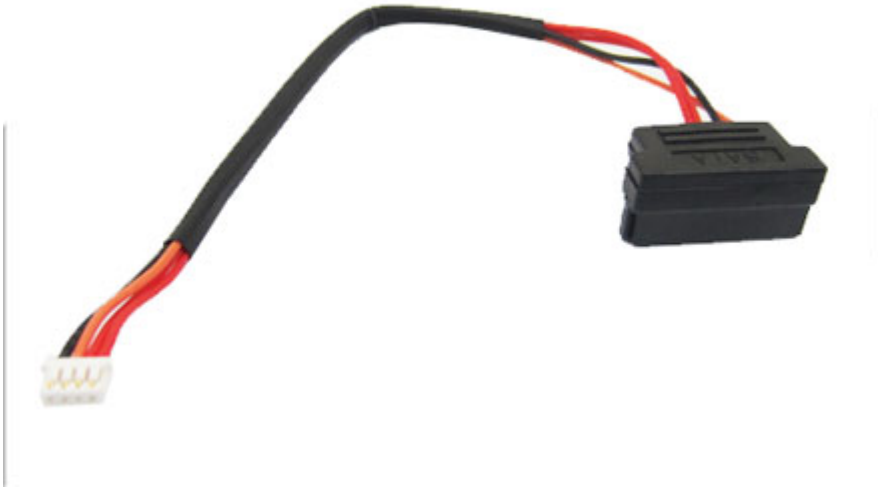

19.95 EUR
incl. 19% VAT, plus [shipping](#)

■ Intel 4 pin Power to 15 Pin SATA
15 cm
eg. for Intel NUC DE3815TYBE Mainboard